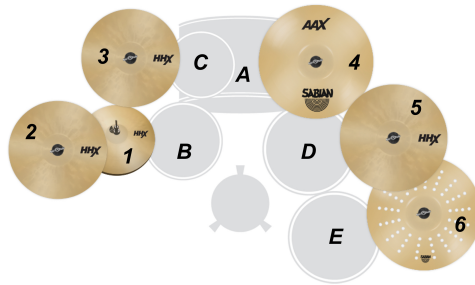

Mike Bennett

BACKLINE REQUEST

DRUMS

Manufacturer: YAMAHA

Series: Live Custom (Oak)

- A. 22x16 Bass Drum
- B. 14x5.5 Snare (Wood) & 14x6.5 Snare (Metal or Ludwig Black Beauty) ***Both Required Qty 02***
- C. 12x8 Rack Tom (Drum is mounted off of Snare Drum Stand)
- D. 16x16 Floor Tom (On legs. **NO** stand mounted Floor Toms)
- E. 18x16 Floor Tom (On legs. **NO** stand mounted Floor Toms)

CYMBALS

Manufacturer: SABIAN

Series: HHX

1. 15" HHX Groove Hats
2. 18" HHX O-Zone Crash
3. 19" HHX X-Treme Crash
4. 20" AAX X-Plosion Ride & 21" HHX Evolution Ride ***Both Required Qty 02***
5. 19" Vault Fierce Crash
6. 20" AAX Aero Crash
7. 12" O-Zone Splash

*** If any models unavailable please attempt to provide equivalent size HHX or "dark" sounding cymbals**

DRUM HEADS

Manufacturer: AQUARIAN

- **Bass Drum:** Super Kick II Clear
- **Snare Drum:** Single or Double-Ply Coated (top)/Hi-Performance (bottom)
- **Toms:** Response 2 Coated (top)/Classic Clear (bottom)

MISCELLANEOUS (MISC)

QTY

- 02- Vic Firth 5A Wood Tip Drumsticks (2 Pairs) (Color: ***Black*** if available)
- 01- Drum Rug/Carpet (8x8)
- 02- Drum Tuning Key

Mike Bennett Backline Request

**ALL GEAR MUST ARRIVE AT VENUE PROPERLY TUNED AND IN A
PROFESSIONALLY PLAYABLE WORKING CONDITION**